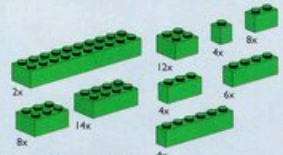

All Accessories
LIMITED
QUANTITIES!
ORDER NOW!

Classic LEGO Bricks...

The Best Way to Build Imaginations!

LEGO classic
 AGES 5-12

A. #5216 Black Roof Bricks
 57 pieces. \$4.99

E. #5215 Green Bricks
 62 pieces. \$4.99

N. #5321 Large White Plates
 10 pieces. \$3.99

R. #5217 Black Plates
 42 pieces. \$4.99

B. #5152 Low Sloped Bricks
 (25 degrees).
 60 pieces. \$4.99

62 Bricks in Six Colors
 \$4.99 each per color.

- F. #5140 - Red** ■
- G. #5141 - Blue** ■
- H. #5142 - White** ■
- I. #5143 - Yellow** ■
- J. #5144 - Black** ■
- K. #5145 - Gray** ■